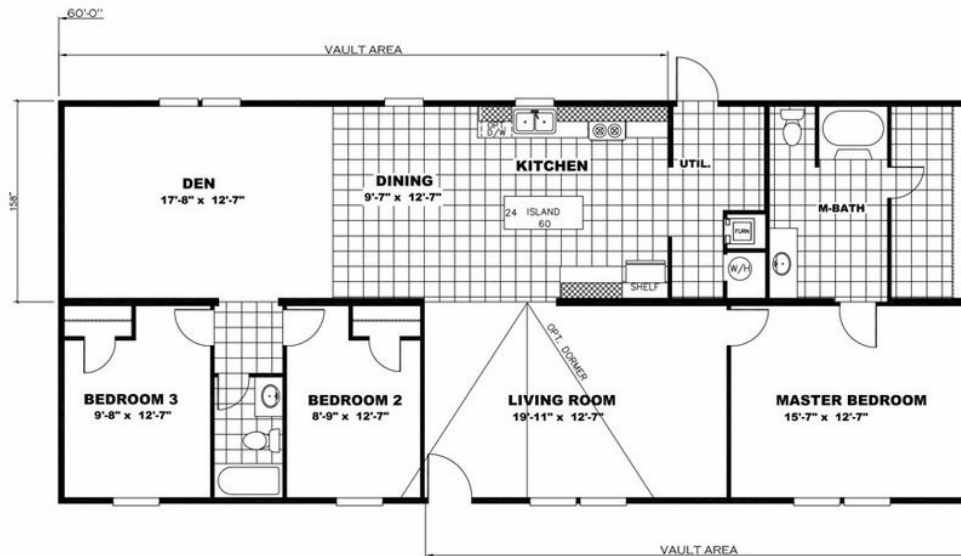

JUBILATION Model number: 42TRU28603RH18

3 beds • 2 baths • 1680 sq.ft. • 28' width • 60' depth

Our home building facilities invest in continuous product and process improvements. Plans, dimensions, features, materials, specifications and availability are subject to change without notice or obligation. Renderings and floor plans are representative likenesses of our homes and may differ from the actual homes. We invite you to tour a Home Center near you and inspect the highest value in quality housing available or call (601) 268-8826 to speak with a Home Consultant. Copyright 2017, CMH. All rights reserved.