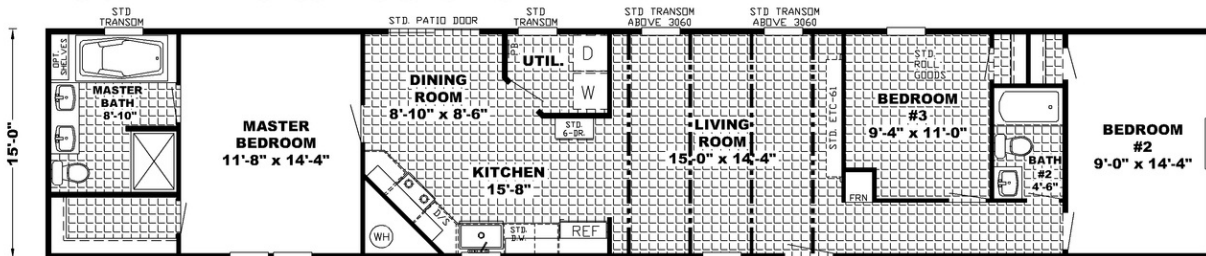

THE ANNIVERSARY FARMHOUSE

MODEL ANN16763F-76-3/16X76

THE ANNIVERSARY FARMHOUSE

Model number: 41ANN16763FH20

3 beds • 2 baths • 1216 sq.ft. • 16' width • 76' depth

Our home building facilities invest in continuous product and process improvements. Plans, dimensions, features, materials, specifications and availability are subject to change without notice or obligation. Renderings and floor plans are representative likenesses of our homes and may differ from the actual homes. We invite you to tour a Home Center near you and inspect the highest value in quality housing available or call (601) 268-8826 to speak with a Home Consultant. Copyright 2017, CMH. All rights reserved.