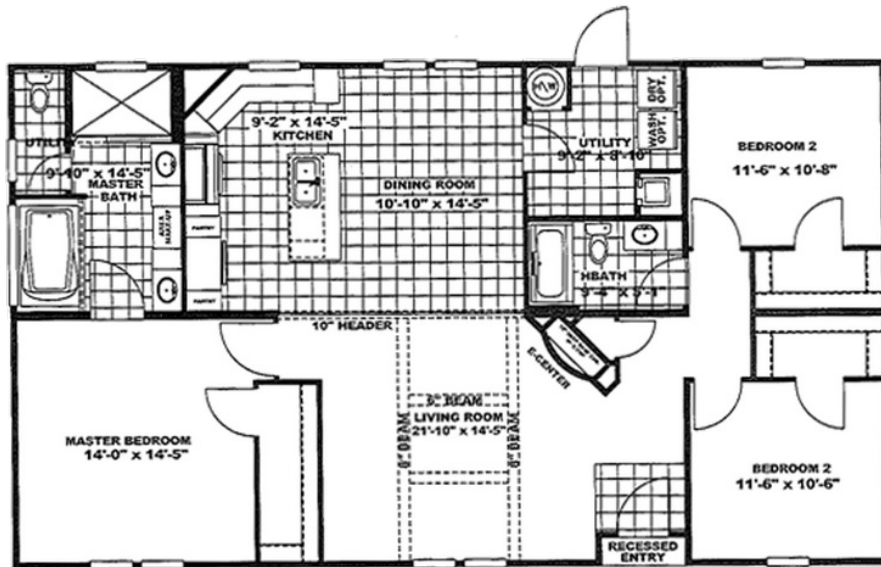

## THE FREEDOM Model number: 27FRE32523AH17

**3 beds • 2 baths • 1664 sq.ft. • 32' width • 52' depth**

Our home building facilities invest in continuous product and process improvements. Plans, dimensions, features, materials, specifications and availability are subject to change without notice or obligation. Renderings and floor plans are representative likenesses of our homes and may differ from the actual homes. We invite you to tour a Home Center near you and inspect the highest value in quality housing available or call (601) 268-8826 to speak with a Home Consultant. Copyright 2017, CMH. All rights reserved.