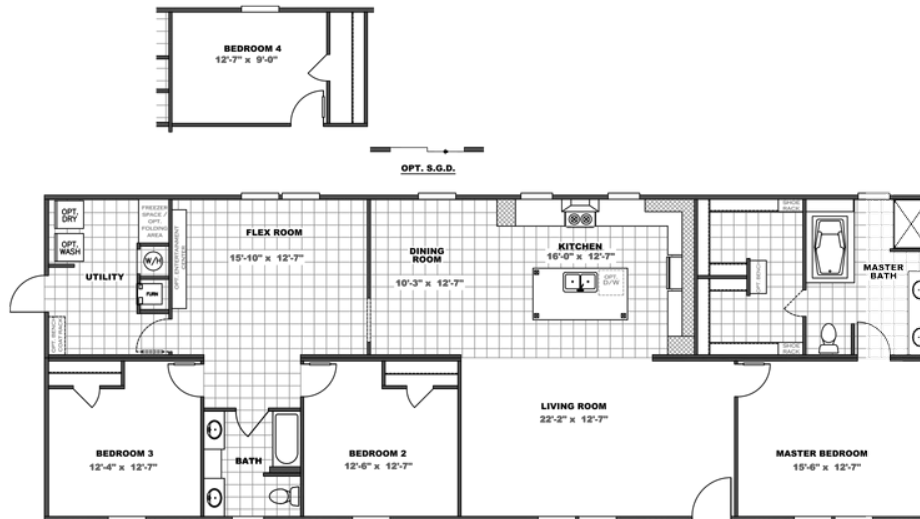

### TRADITION 72 Model number: 34TRA28724AH20

**3 beds • 2 baths • 2016 sq.ft. • 28' width • 72' depth**

Our home building facilities invest in continuous product and process improvements. Plans, dimensions, features, materials, specifications and availability are subject to change without notice or obligation. Renderings and floor plans are representative likenesses of our homes and may differ from the actual homes. We invite you to tour a Home Center near you and inspect the highest value in quality housing available or call (601) 268-8826 to speak with a Home Consultant. Copyright 2017, CMH. All rights reserved.

## TRADITION 72 Model number: 34TRA28724AH20

**3 beds • 2 baths • 2016 sq.ft. • 28' width • 72' depth**

Our home building facilities invest in continuous product and process improvements. Plans, dimensions, features, materials, specifications and availability are subject to change without notice or obligation. Renderings and floor plans are representative likenesses of our homes and may differ from the actual homes. We invite you to tour a Home Center near you and inspect the highest value in quality housing available or call (601) 268-8826 to speak with a Home Consultant. Copyright 2017, CMH. All rights reserved.